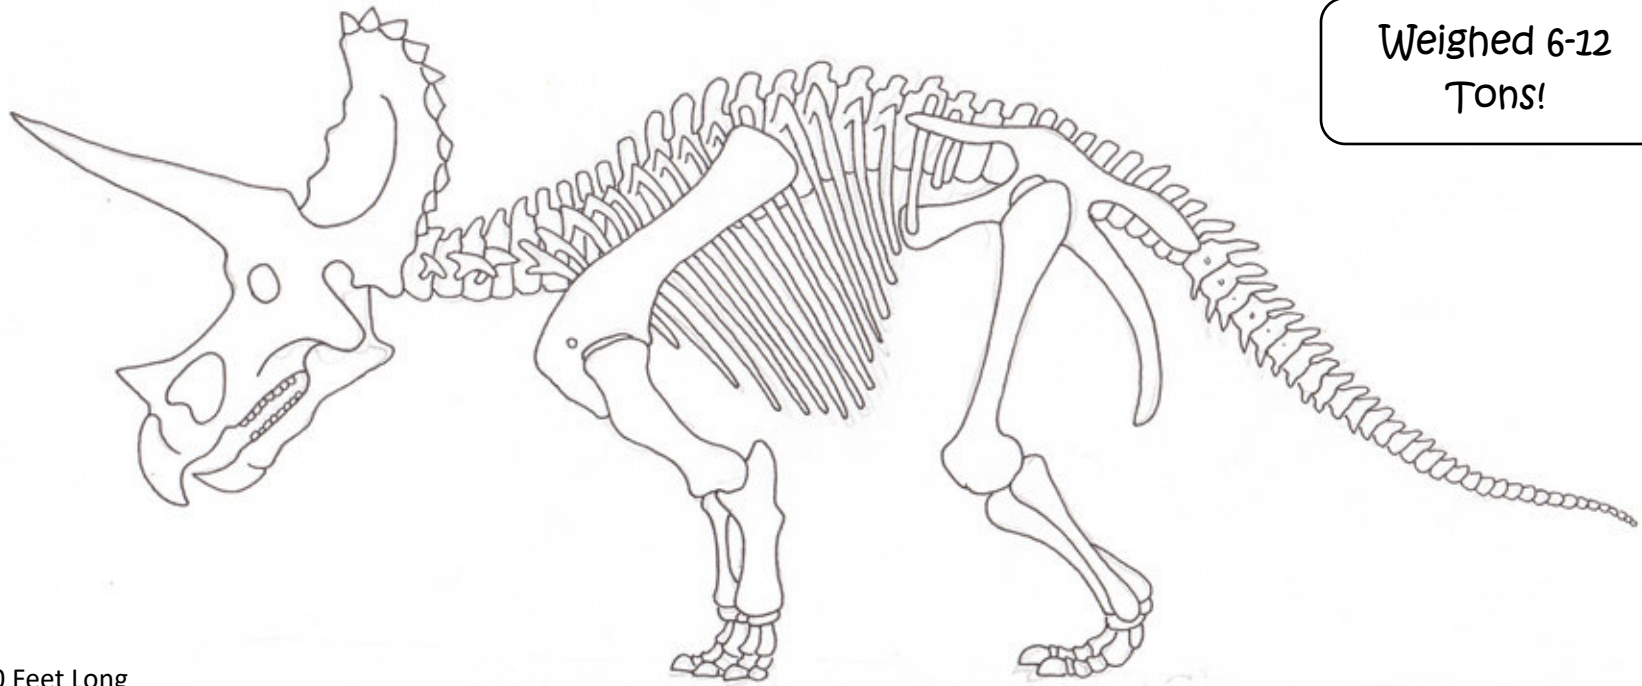

Wyoming's State Dinosaur!

9.5-9.8 Feet Tall

Weighed 6-12
Tons!

26-30 Feet Long

Type of Dinosaur: _____

What time period did he live in? _____

What did he eat? _____

Who was he afraid of? _____

What other dinosaurs did he live with? _____